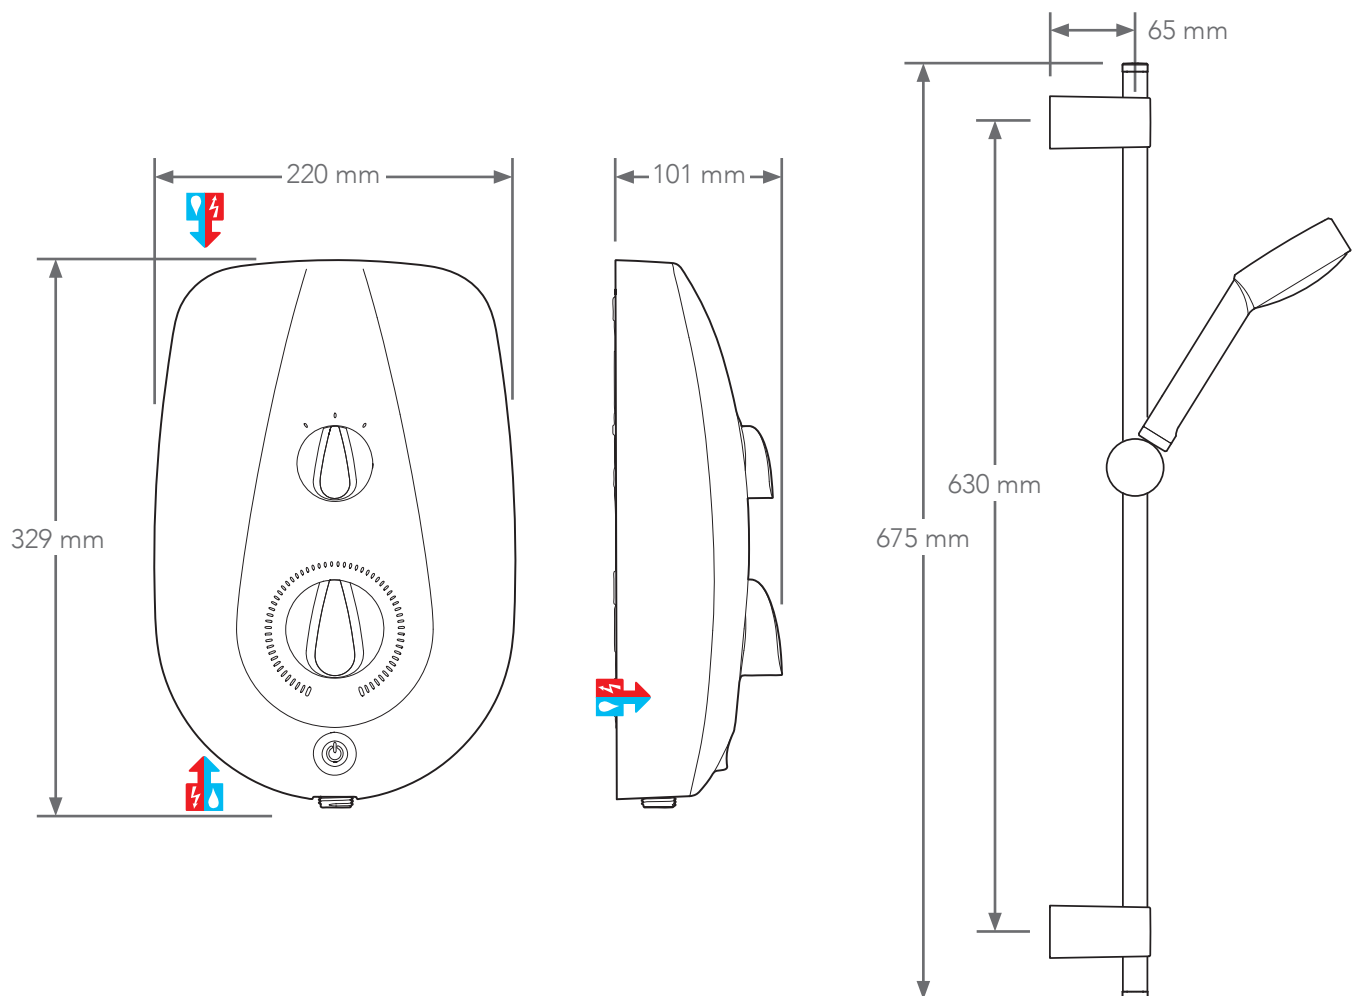

Features & Benefits

Temperature control

Pressure stabilised temperature control

Easy to fit

Retrofits onto inlets of most Mira electric showers

Left-hand water and cable entry points

Adjustable slide bar fits over holes left by previous shower kit

Terminal Block connections: Maximum 16mm²

Water entry points: Left (rising, falling & rear)

Cable entry points: Left (rising, falling & rear)

Inlet connections: 15 mm plastic stub, compression or push-fit fittings

Outlet connections: ½" BSP Male

Supply Conditions (hot and cold)

Minimum maintained pressure: 8.5 & 9.5kW: 0.7 bar (7 metre head);
10.8kW: 1 bar (10 metre head)

Maximum maintained pressure: 5.0 bar (50 metre head)

Wide range of accessories available at www.mirashowers.co.uk

Approvals

Energy Efficiency: Class A

Kiwa certified

WRAS approved (Water Regulations Advisory Scheme)

Dimensions

To download other resources, and for more information and advice on our products just visit:
www.mirashowers.co.uk